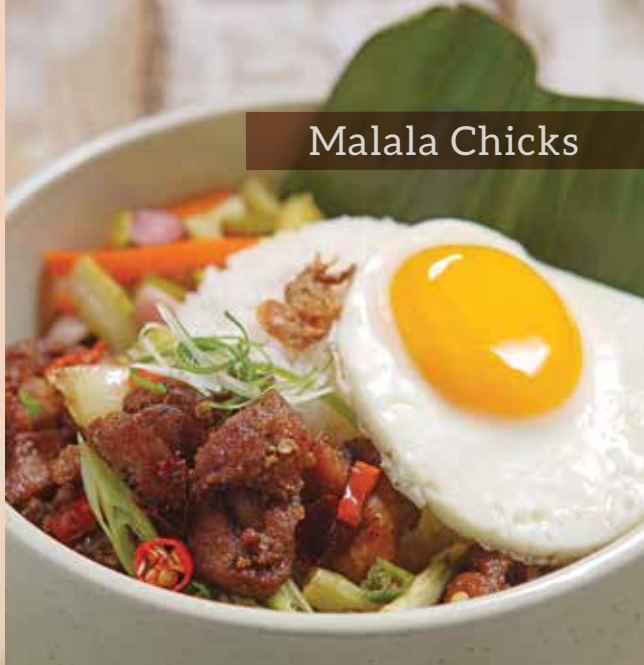

PSBB menu

f t i @bermvdaisme

Malala Chicks

Pepprecious Fried Tofu

Eggcellent Fried Rice

Salted Egg Kway Teow

Nu-Nana Ba-Tella Dance

BERMADA