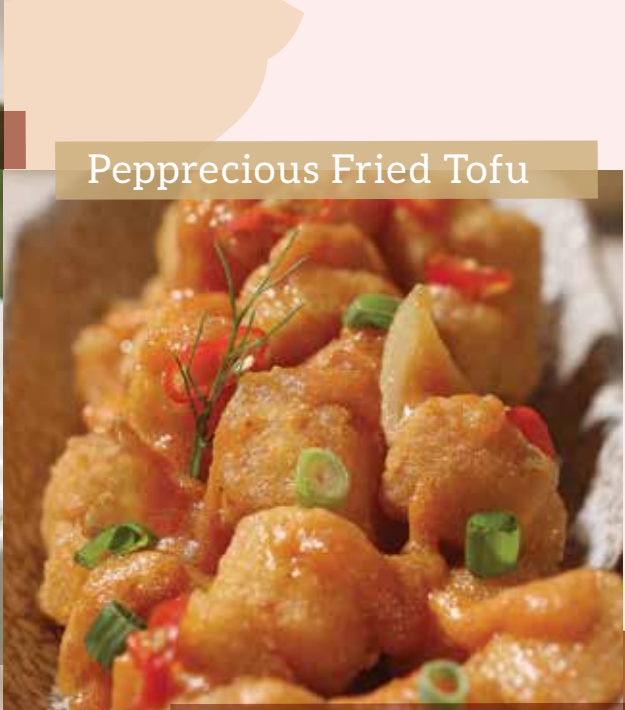

PSBB menu

f t i @bermvdaisme

Malala Chicks

Pepprecious Fried Tofu

Eggcellent Fried Rice

Salted Egg Kway Teow

Nu-Nana Ba-Tella Dance

BERMADA